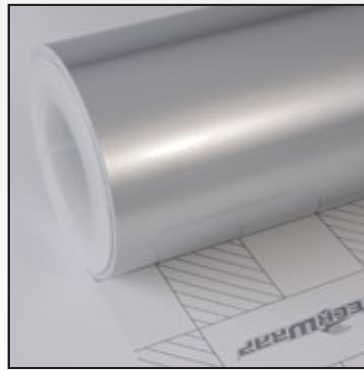

SILVER MIST

SKU: GAL11