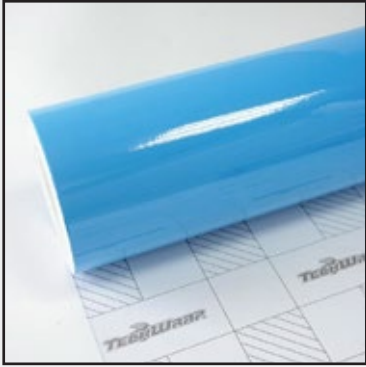

TOXIC GREEN

SKU: CG08

Roll Size: 1.52m*18m (59.8"* 708.6", 4.98ft*59ft, 1.66yd* 19.6yd)

Prices listed at www.teckwrap.com include shipping cost.

Please visit www.teckwrap.com for product specifications and installation instructions.