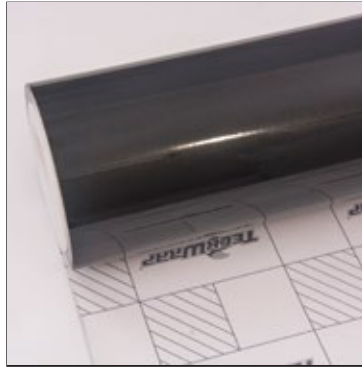

GLOSS COAL BLACK

SKU: MT01G